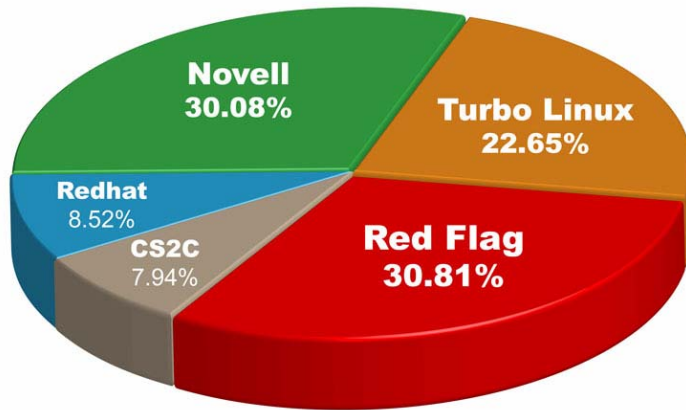

Asianux

面向互联网的应用服务器系统

MIDINUX
Mobile You Imagination

全新的移动体验

红旗 Linux 桌面系统
为您设计未来

更酷、更新、更全、更快、更精

Server Product

According to the research of IDC-2007, the shipment of Red Flag server is the first in China

China Linux Server Shipment 2007(IDC)

Desktop Introduction

- According to IDC : The shipment of Linux Desktop is the first all over the world for years
- OEM cooperation with HP/DELL
- OEM Cooperation Partner: Leven 、 TCL、 Hasee、 Hedy and so on
- Preassemble Cooperation:
 - South America : Brazil、 Argentina、 Portugal、 Mexico
and so on
 - Asia: Russia 、 India
 - European : French、 Sweden