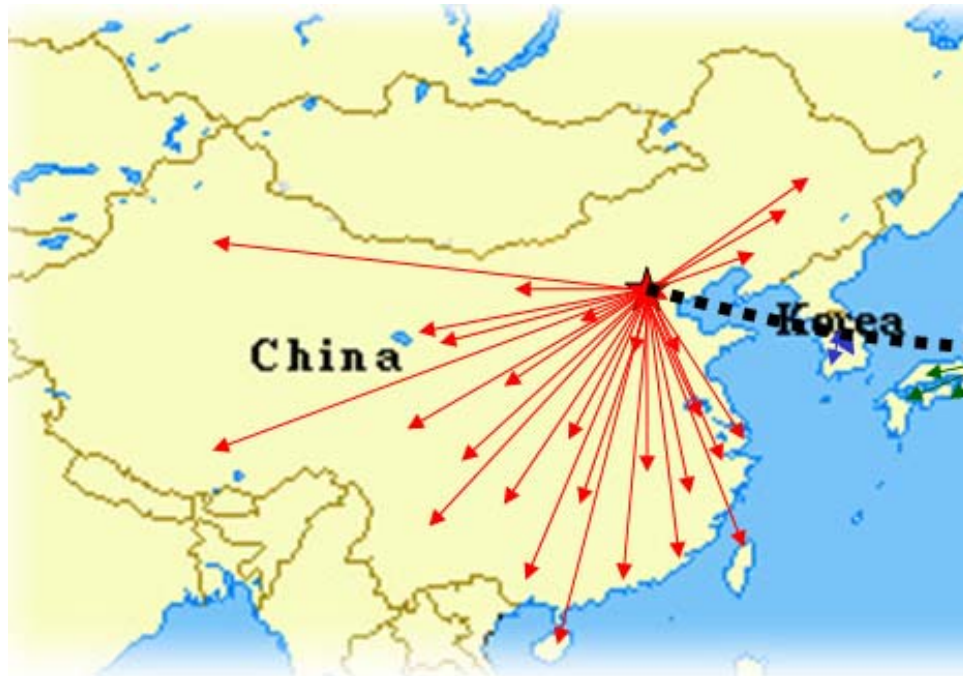

Red Flag Technical Server

- Red Flag possesses the most professional technical support center in China and Asia
- Red Flag has the ability to respond within 24h and the ability to quickly arrive at the scene