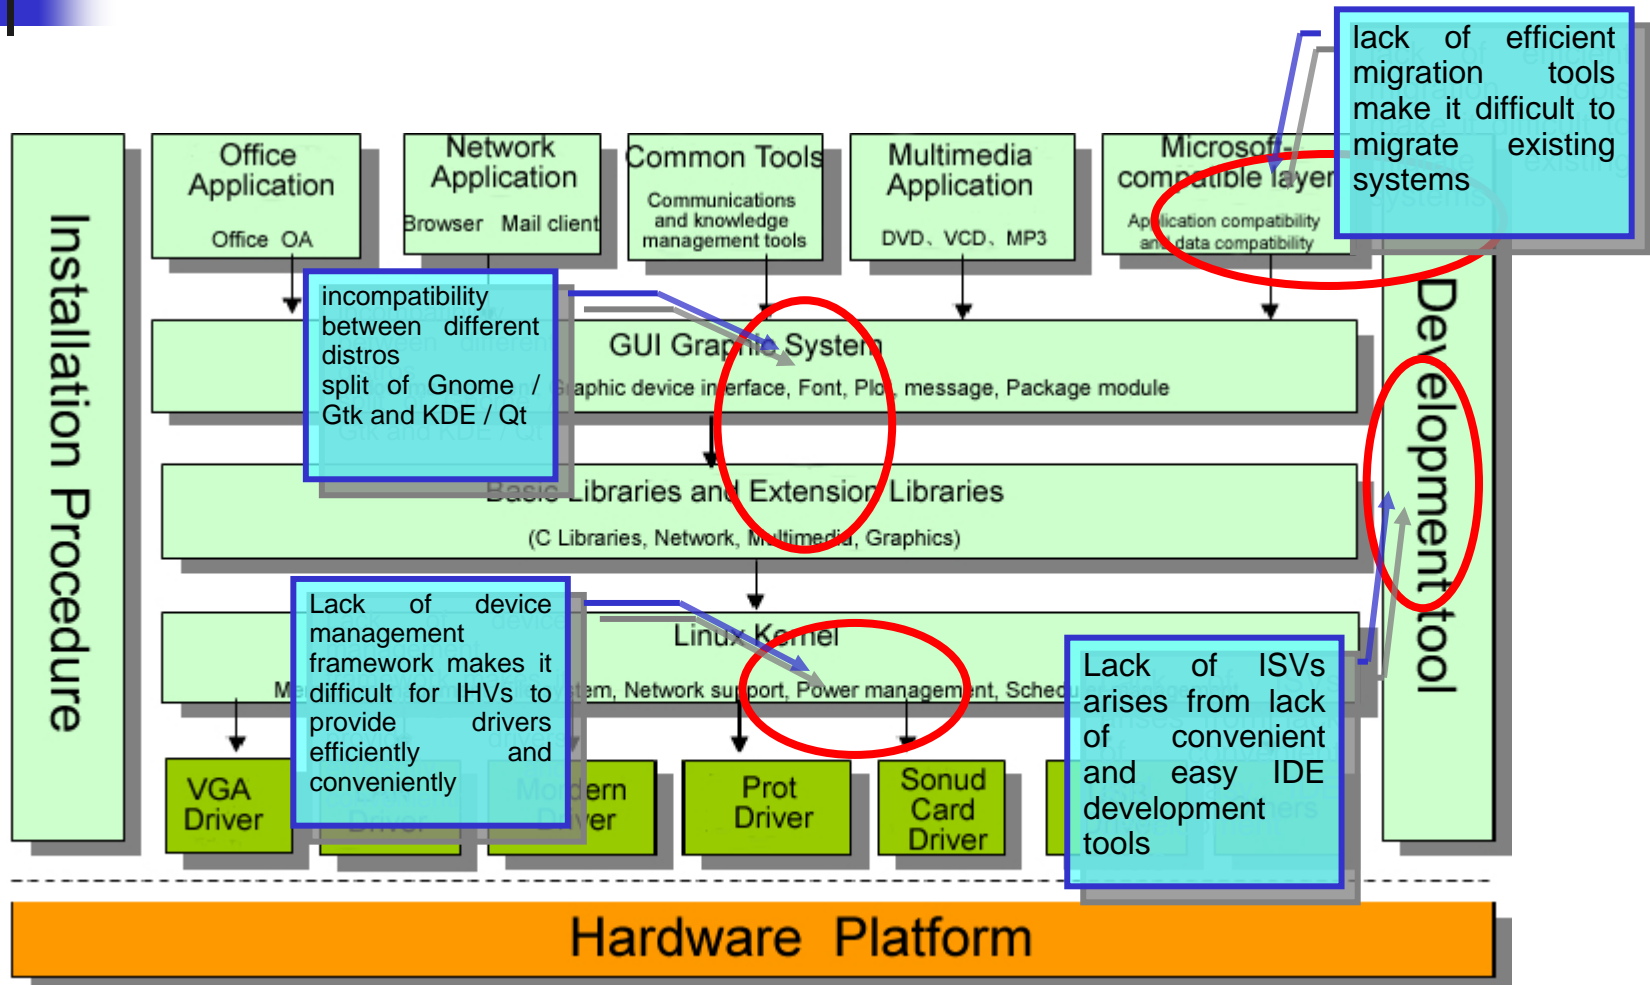

Primary Technical Challenges