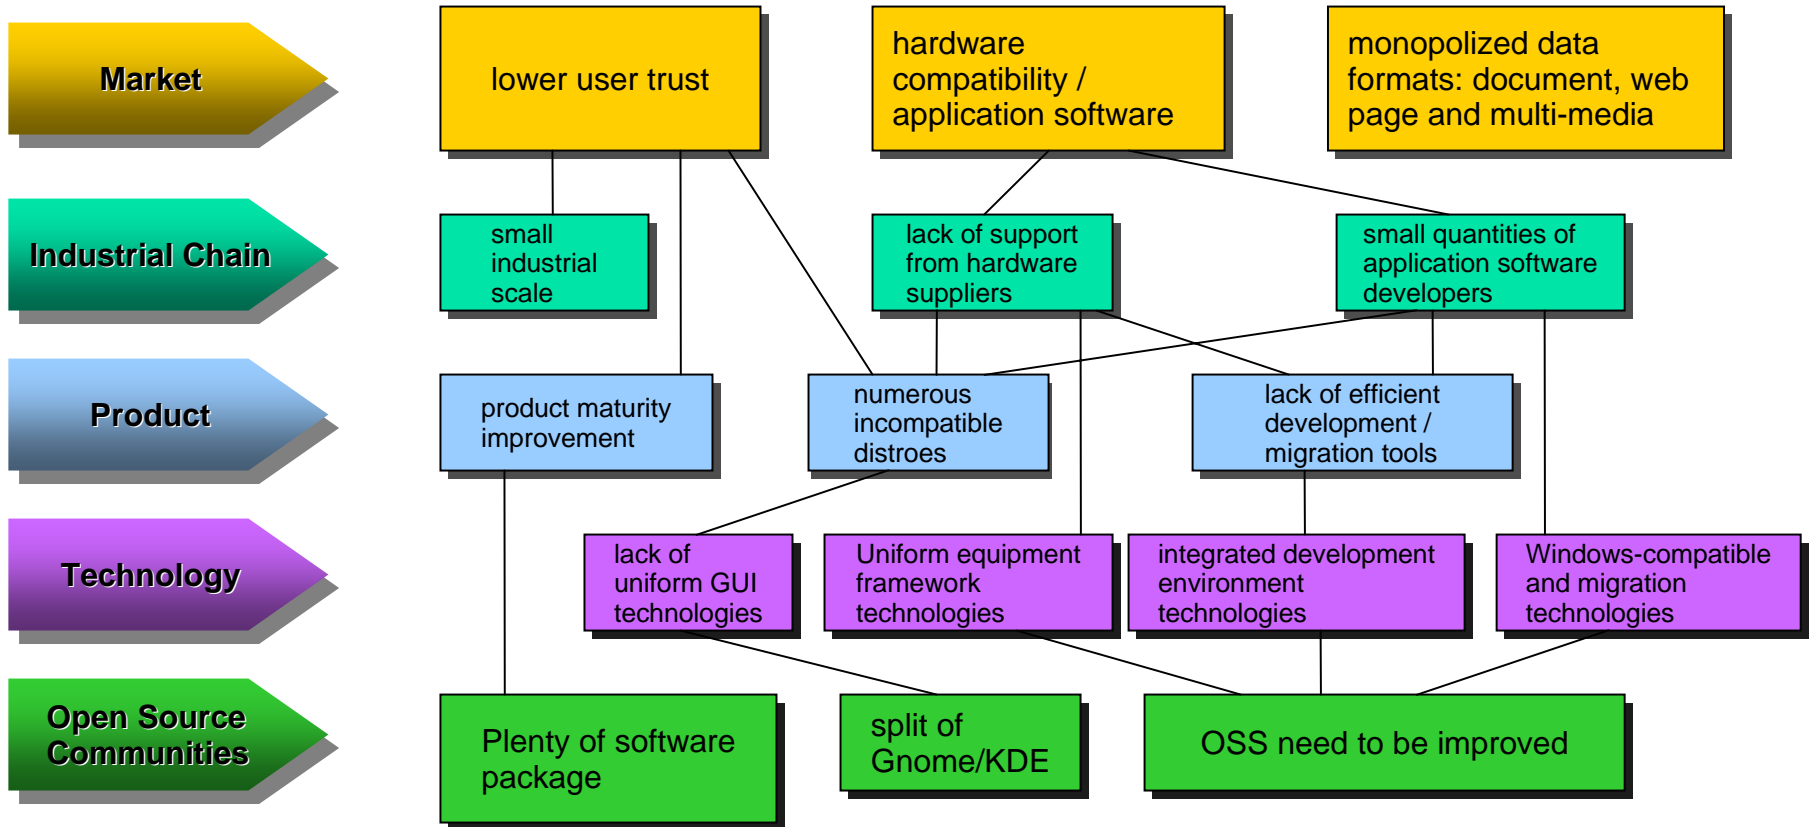

FUTURE DEVELOPMENT OF DESKTOP LINUX

Liu Mingbao

SUNWAH LINUX

November 2006

Current Step of Desktop Linux

Desktop Linux

Challenges facing Desktop Linux

Architecture of Desktop Linux

Primary Technical Challenges

Classification of Desktop Linux challenges

**Not common
technology**

C	high-level problems: depends on distributions
	<ul style="list-style-type: none">• Print and Display Rendering Engine• User Interface• Labeling and Search• Security Framework•

**Common
technology**

A	low-level technology: driven by OSS community
	<ul style="list-style-type: none">• Kernel• Graphic system (X11, KDE, Gnome)• Mozilla Browser• Others

B	Low-level technology: just appeared and very important
	<ul style="list-style-type: none">• Portland Project• Uniform Device Management Framework• Integrated Development Environment• Migration Tools for Application System

About SUNWAH Group

SUNWAH GROUP is a diversified conglomerate with businesses in six principal areas - seafood and foodstuff, real estate, financial services, infrastructure, technology and media. Based in Hong Kong, the Group's activities span Mainland China, Macao, Vietnam, Myanmar, Cambodia, Singapore, Canada, Europe, USA and Australasia.